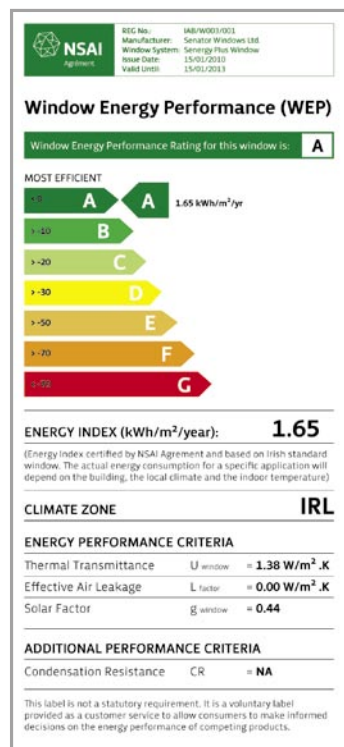

system accreditations

From the quality of the PVC frames to the high-spec security and energy saving glass units, you can be assured that there is no better window for your home. You know you are in safe hands with Senator Windows.

To see our full, extensive range of certification please go to www.nsa.ie and www.bfrc.org.

Standard A Rated Casement Window

1850 77 44 55
info@senatorwindows.ie
www.senatorwindows.ie