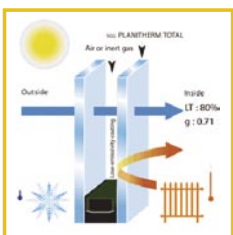

Double Glazed Unit

Casement Windows are the most popular style of window in Ireland and ideal for any new-build or window replacement project. In Senator's extensive range of PVC Casement windows you will find the most secure, elegant, versatile and energy-efficient products on the market. Designed to provide optimum strength, superior thermal properties and excellent weathering performance, they retain their pristine appearance year after year with the minimum of maintenance.

Using only superior materials our Casement Window system provides modern looks and exceptional energy efficiency. 'A' energy-rated as standard and with a window U value of 1.38, our Casement windows exceed the requirement set out by the Department of the Environment for Irish Building Regulations. * In addition, all of our Casement windows can be upgraded to triple-glazed or passive standard.

We offer a wide selection of frames including open out, top or side-hung openers, which can be manufactured in a variety of different configurations including Bow, Bay or French windows. The size and style can also be tailored to your openings according to the position of your window and the space available.

* Source of data: Department of the Environment, Building Regulations 2006

Security

Your home is your castle and the place where you keep your most treasured possessions. Choosing the right frames and hardware for your windows and doors will increase the security of your home, without compromising on style.

Senator Casement Windows are all fitted with our high security Shootbolt locking mechanisms, which have been proven to exceed the latest performance

requirements of the Industry. Our Casement windows can also be fitted with a safety catch if specified; this catch opens up to 50mm, providing ventilation without compromising on security and child safety. And as the restrictor is fitted between the sash and frame there are no unsightly attachments to be seen on the main surfaces of the window.

Energy Efficiency

Our homes and buildings are responsible for almost half of Ireland's carbon dioxide (CO₂) emissions. Over 25% of the heat escaping from an average home is lost through its windows and doors. * You can shrink your carbon footprint and lower your fuel bills by choosing Senator's energy-efficient window system to reduce the amount of heat lost through your windows.

The Senator Casement Window system consistently achieves high energy-ratings by using multiple chambers to lock in the heat, and high-performance seals to ensure that there are no gaps for heat to escape. * Source of data: SEAI.

Performance & Maintenance

Excellent weathering performance is guaranteed. Our windows are subjected to continual testing for wind resistance, air permeability and water tightness, so you can be sure you will be protected from the elements no matter what the weather.