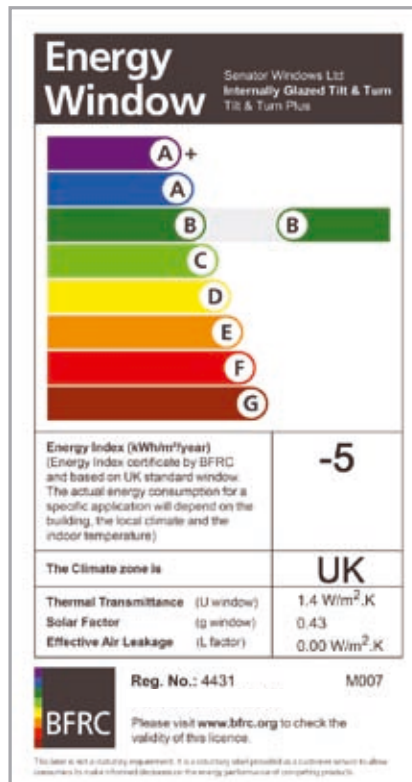

From the quality of the PVC frames to the high-spec security and energy saving glass units, you can be assured that there is no better window for your home. You know you are in safe hands with Senator Windows.

To see our full, extensive range of certification please go to www.bfrc.org.

Standard B Rated Tilt & Turn Window

1850 77 44 55
info@senatorwindows.ie
www.senatorwindows.ie

ONLINE EDITION 2018